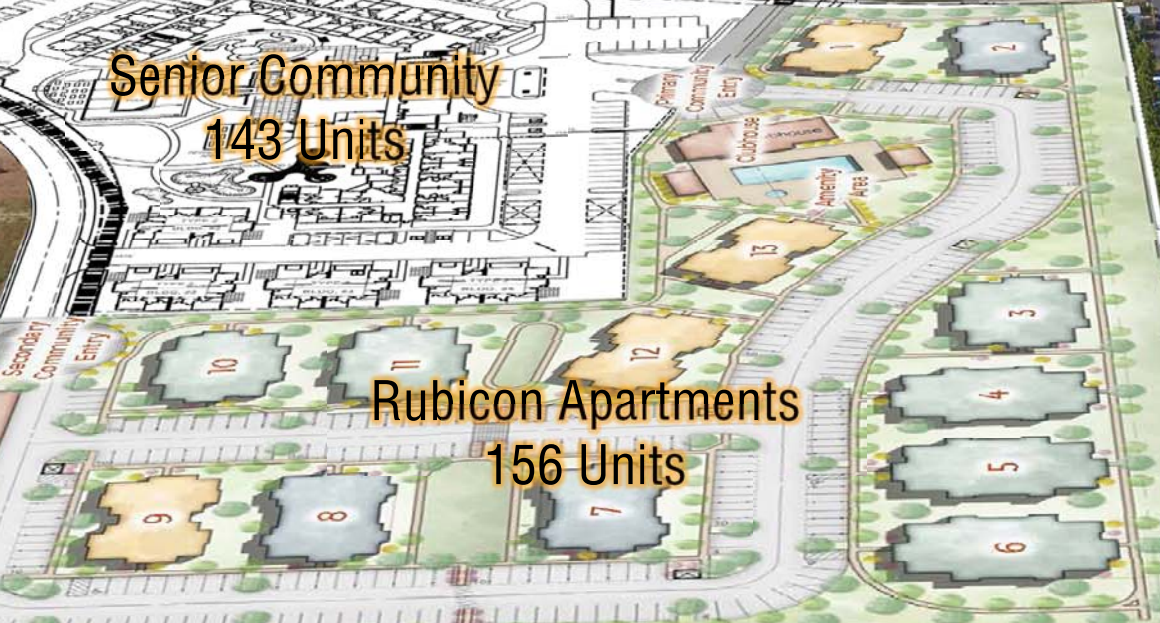

REYNOLDS RANCH - OVERALL SITE PLAN AERIAL

SWQ Highway 99 & Harney Lane - Lodi, CA

SPROUTS FARMERS MARKET
PET SMART

MATTRESS FIRM **SUBWAY**
STARBUCKS COFFEE
SUPERCUTS
WING STOP
verizon **FIVE GUYS**
BURGERS and FRIES

COSTCO WHOLESALE

EVERY SEASON STARTS AT
DICK'S SPORTING GOODS
BOOT BARN
Live West

THE HOME DEPOT

blue of california

Phase 3A

60 Homes

Senior Community
143 Units

224 Homes

Rubicon Apartments
156 Units

Garages

Secondary Community Entry

Primary Community Entry

Clubhouse

Amenity Area

10

11